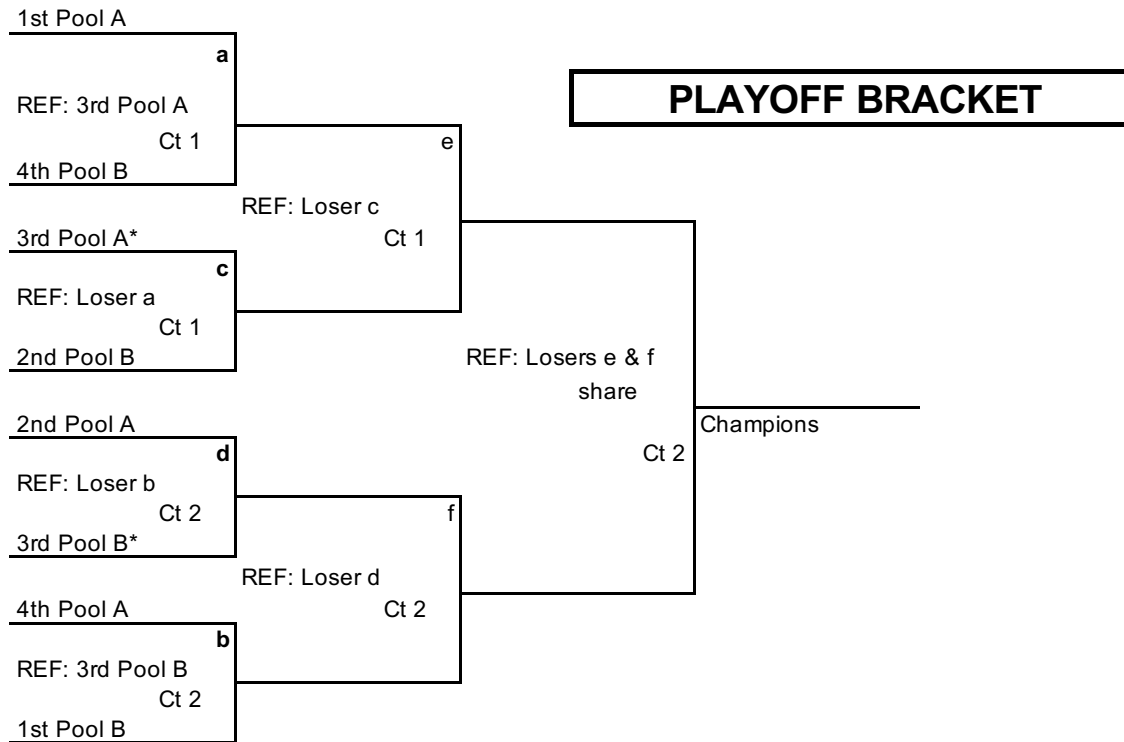

8 Teams Two 4-Team Pools One Bracket	Tournament Name: Panther Classic XVI	
	Site: Greenville University	
	Date:5-25-19	Level:G14U

Pool A Court #1	
1	Premier 14
2	Extreme 14
3	Crossroad Thunder 141
4	Shockwave 14

Pool B Court #2	
1	Air Assault 14
2	Y High Impact 14 HE
3	Crossroad Thunder 142
4	POA 14 Green

POOL PLAY	Time*	Match	Team vs Team	Ref
	8:00	1	1 vs 3	2
	8:45	2	2 vs 4	1
	9:30	3	1 vs 4	3
	10:15	4	2 vs 3	1
	11:00	5	3 vs 4	2
	11:45	6	1 vs 2	4

Pool Play:
2 sets to 19 points. No cap.

Playoffs:
All teams advance to an 8 team single elimination bracket.
All playoffs will be match play (19 pts, 19 pts, 15 pts if needed) with the exception of the final match (25 pts, 25 pts, 15 pts if needed).

* ALL TIMES APPROXIMATE EXCEPT FOR FIRST TWO MATCHES

*Referee prior to playing.
Losing team stays to officiate next match on the same court.
Finals share ref duties.