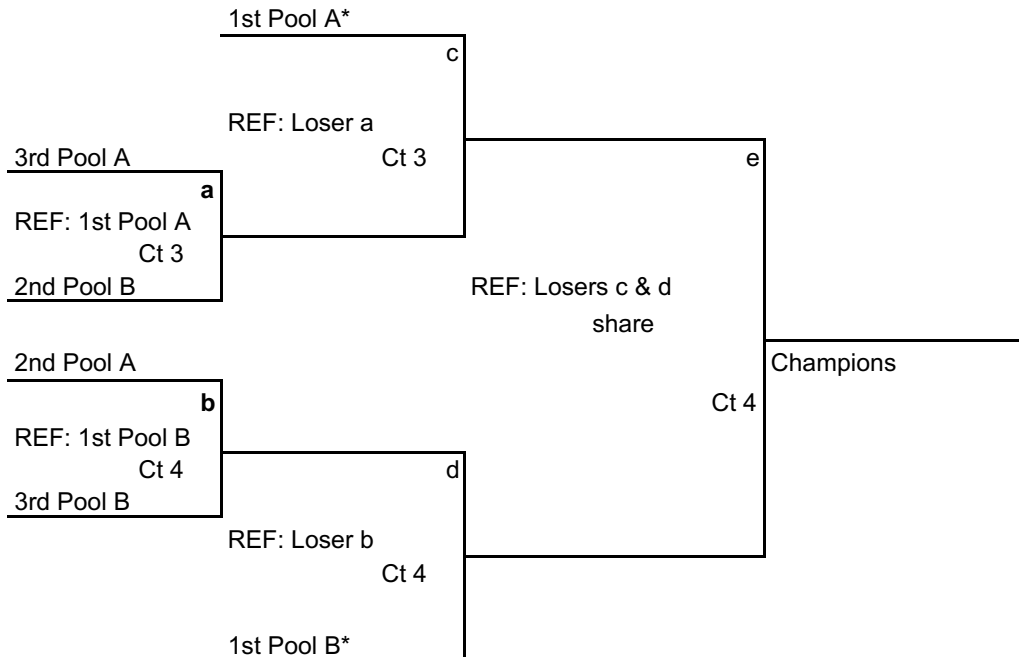

6 Teams Two 3-Team Pools One Bracket	Tournament Name: Panther Classic V	
	Site: Greenville University	
	Date: 2-16-19	Level: 16U

Pool A Court #3	
1	Illinois Heat 16
2	Black Diamond VBC 16
3	Air Assault 16

Pool B Court #4	
1	Smash 16 Yellow
2	Power G16
3	Blue Steel 16 Regional

POOL PLAY	Time*	Match	Team vs Team	Ref
	8:30	1	1 vs 3	2
	9:30	2	2 vs 3	1
	10:30	3	1 vs 2	3
Pool Play: 3 sets to 19 points				

Playoffs:

All teams advance to a 6 team single elimination bracket.
All playoffs will be match play (19 pts, 19 pts, 15 pts if needed) with the exception of the final match (25 pts, 25 pts, 15 pts if needed).

* ALL TIMES APPROXIMATE EXCEPT FOR FIRST TWO MATCHES

PLAYOFF BRACKET

***Referee prior to playing.**
Losing team stays to officiate next match on the same court,
Finals share ref duties.