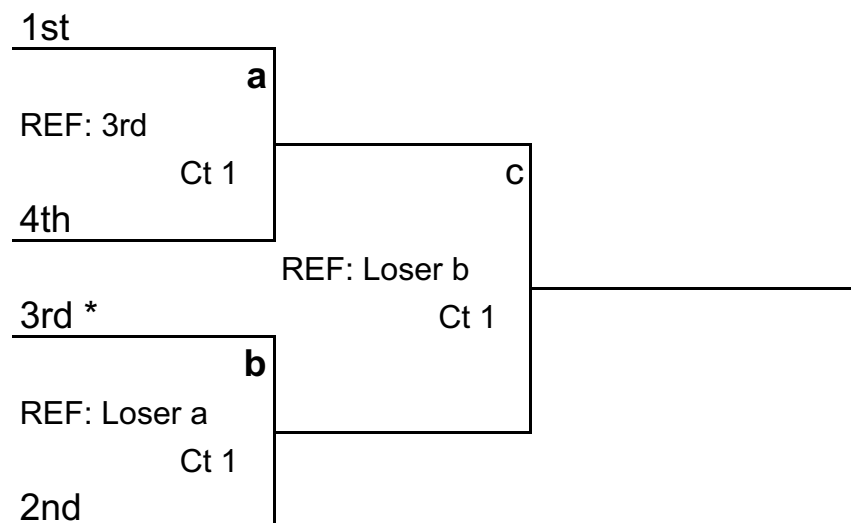

4 Teams One 4-Team Pool One Bracket	Tournament Name: Panther Classic I	
	Site: Greenville University	
	Date: 1-12-19	Level: 16U

Pool A Court #4	
1	K Elites VBC 16 Black
2	JNVBC 162
3	H2 South 16
4	Metro Eaast VBC 15

POOL PLAY	Time*	Match	Team vs Team	Ref
	8:00	1	1 vs 3	2
	8:45	2	2 vs 4	1
	9:30	3	1 vs 4	3
	10:15	4	2 vs 3	1
	11:00	5	3 vs 4	2
	11:45	6	1 vs 2	4

Pool Play:
 2 sets to 19 points. No cap.

Playoffs:
 All teams advance to a 4 team single elimination bracket. All playoffs will be match play (19 pts, 19 pts, 15 pts if needed) with the exception of the final match (25 pts, 25 pts, 15 pts if needed).

* ALL TIMES APPROXIMATE EXCEPT FOR FIRST TWO MATCHES

PLAYOFF BRACKET

***Referee prior to playing.**
Losing team stays to officiate next match on the same court.